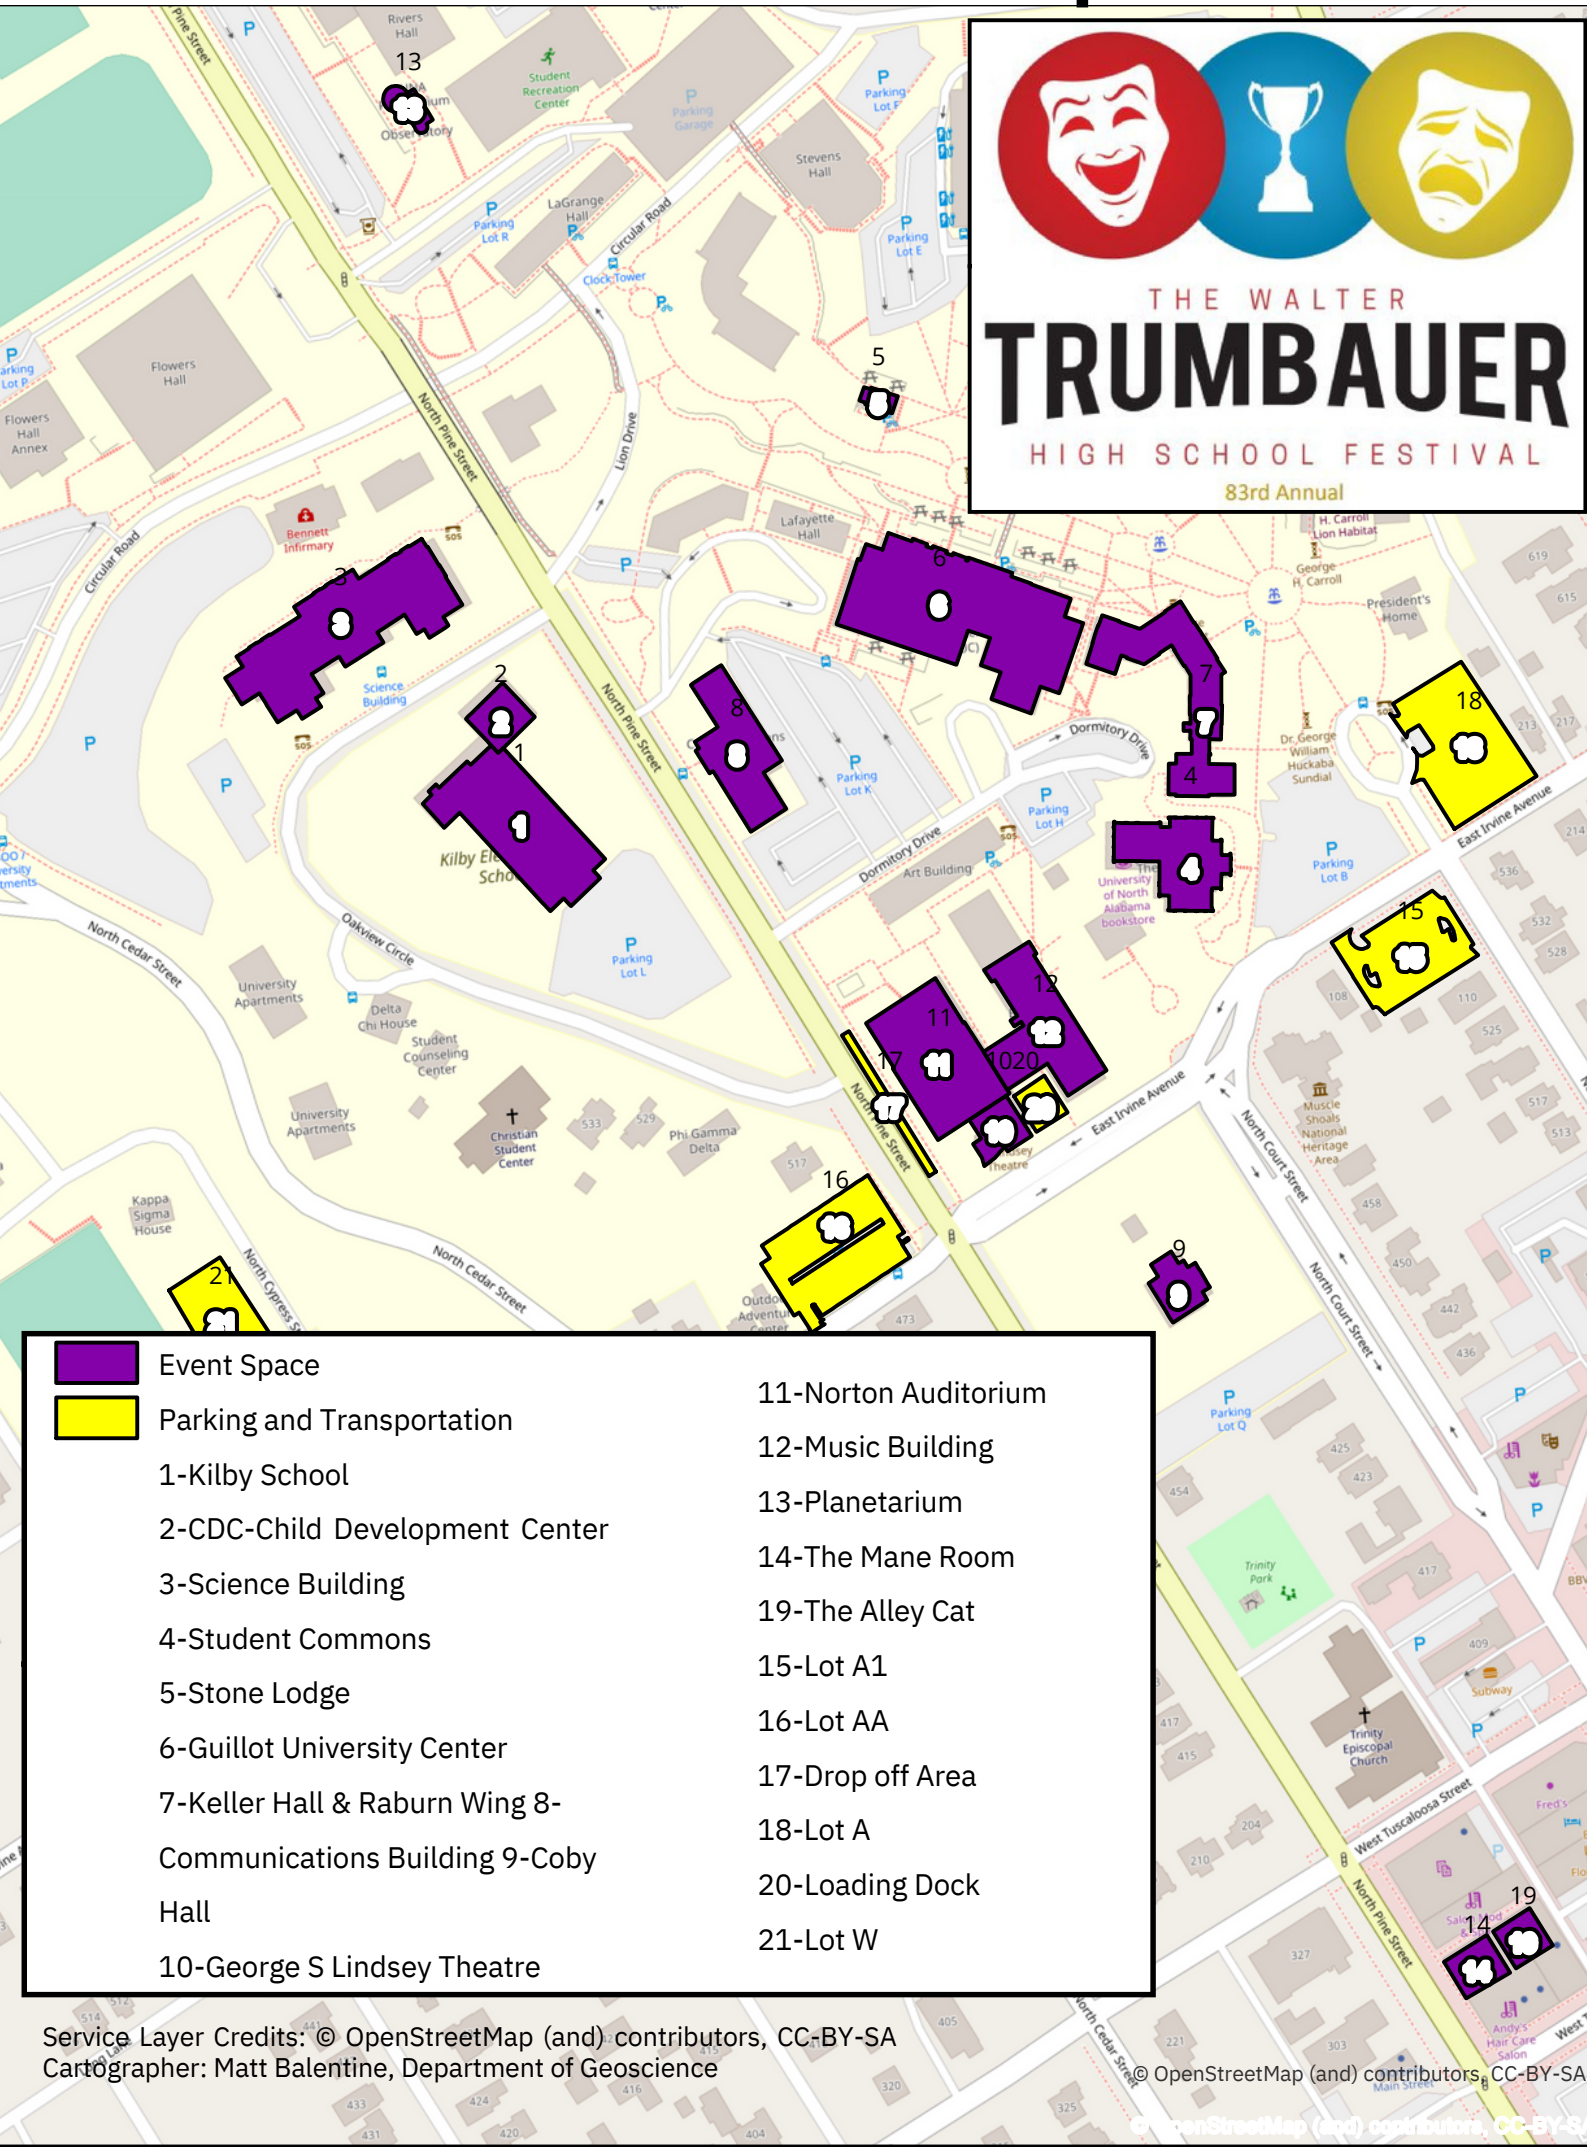

### Registration/Information Desk

Located at the front entrance of Norton Auditorium, this desk will open at 7:30a.m. each day and will close at 7:00p.m. Friday and 2:00p.m. Saturday.

### UNA Interactive Campus Map

<https://www.una.edu/map/>

### General Parking Information

The next page of the packet includes a map with the buildings and spaces being used for Trumbauer. Parking is first come first serve. Lot W should be reserved for bus and truck parking. There is also curbside parking available. Do **NOT** park on the yellow curbs. Attached at the end of the packet is a parking pass for all guests to display in their windshield.

# Trumbauer Map

	Event Space
	Parking and Transportation
1-Kilby School	11-Norton Auditorium
2-CDC-Child Development Center	12-Music Building
3-Science Building	13-Planetarium
4-Student Commons	14-The Mane Room
5-Stone Lodge	19-The Alley Cat
6-Guillot University Center	15-Lot A1
7-Keller Hall & Raburn Wing	16-Lot AA
8-Communications Building	17-Drop off Area
9-Coby Hall	18-Lot A
10-George S Lindsey Theatre	20-Loading Dock
	21-Lot W