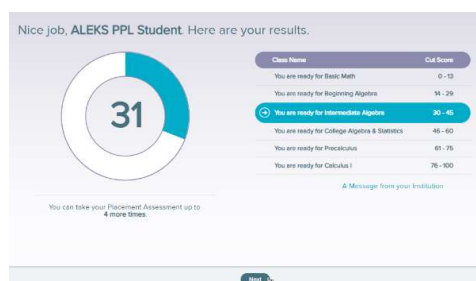

Let's see what you remember and what you are ready to learn

ALEKS PPL will build the perfect learning path by first assessing your math skills. In 30 questions or less, ALEKS will identify which of the 314 topics you have mastered and those that you are ready to learn. It's important to give ALEKS accurate information. Don't use a calculator or outside resources so the learning path is perfectly tailored for you.

First, you will see your placement recommendation. It's a percent of the topics you have mastered.