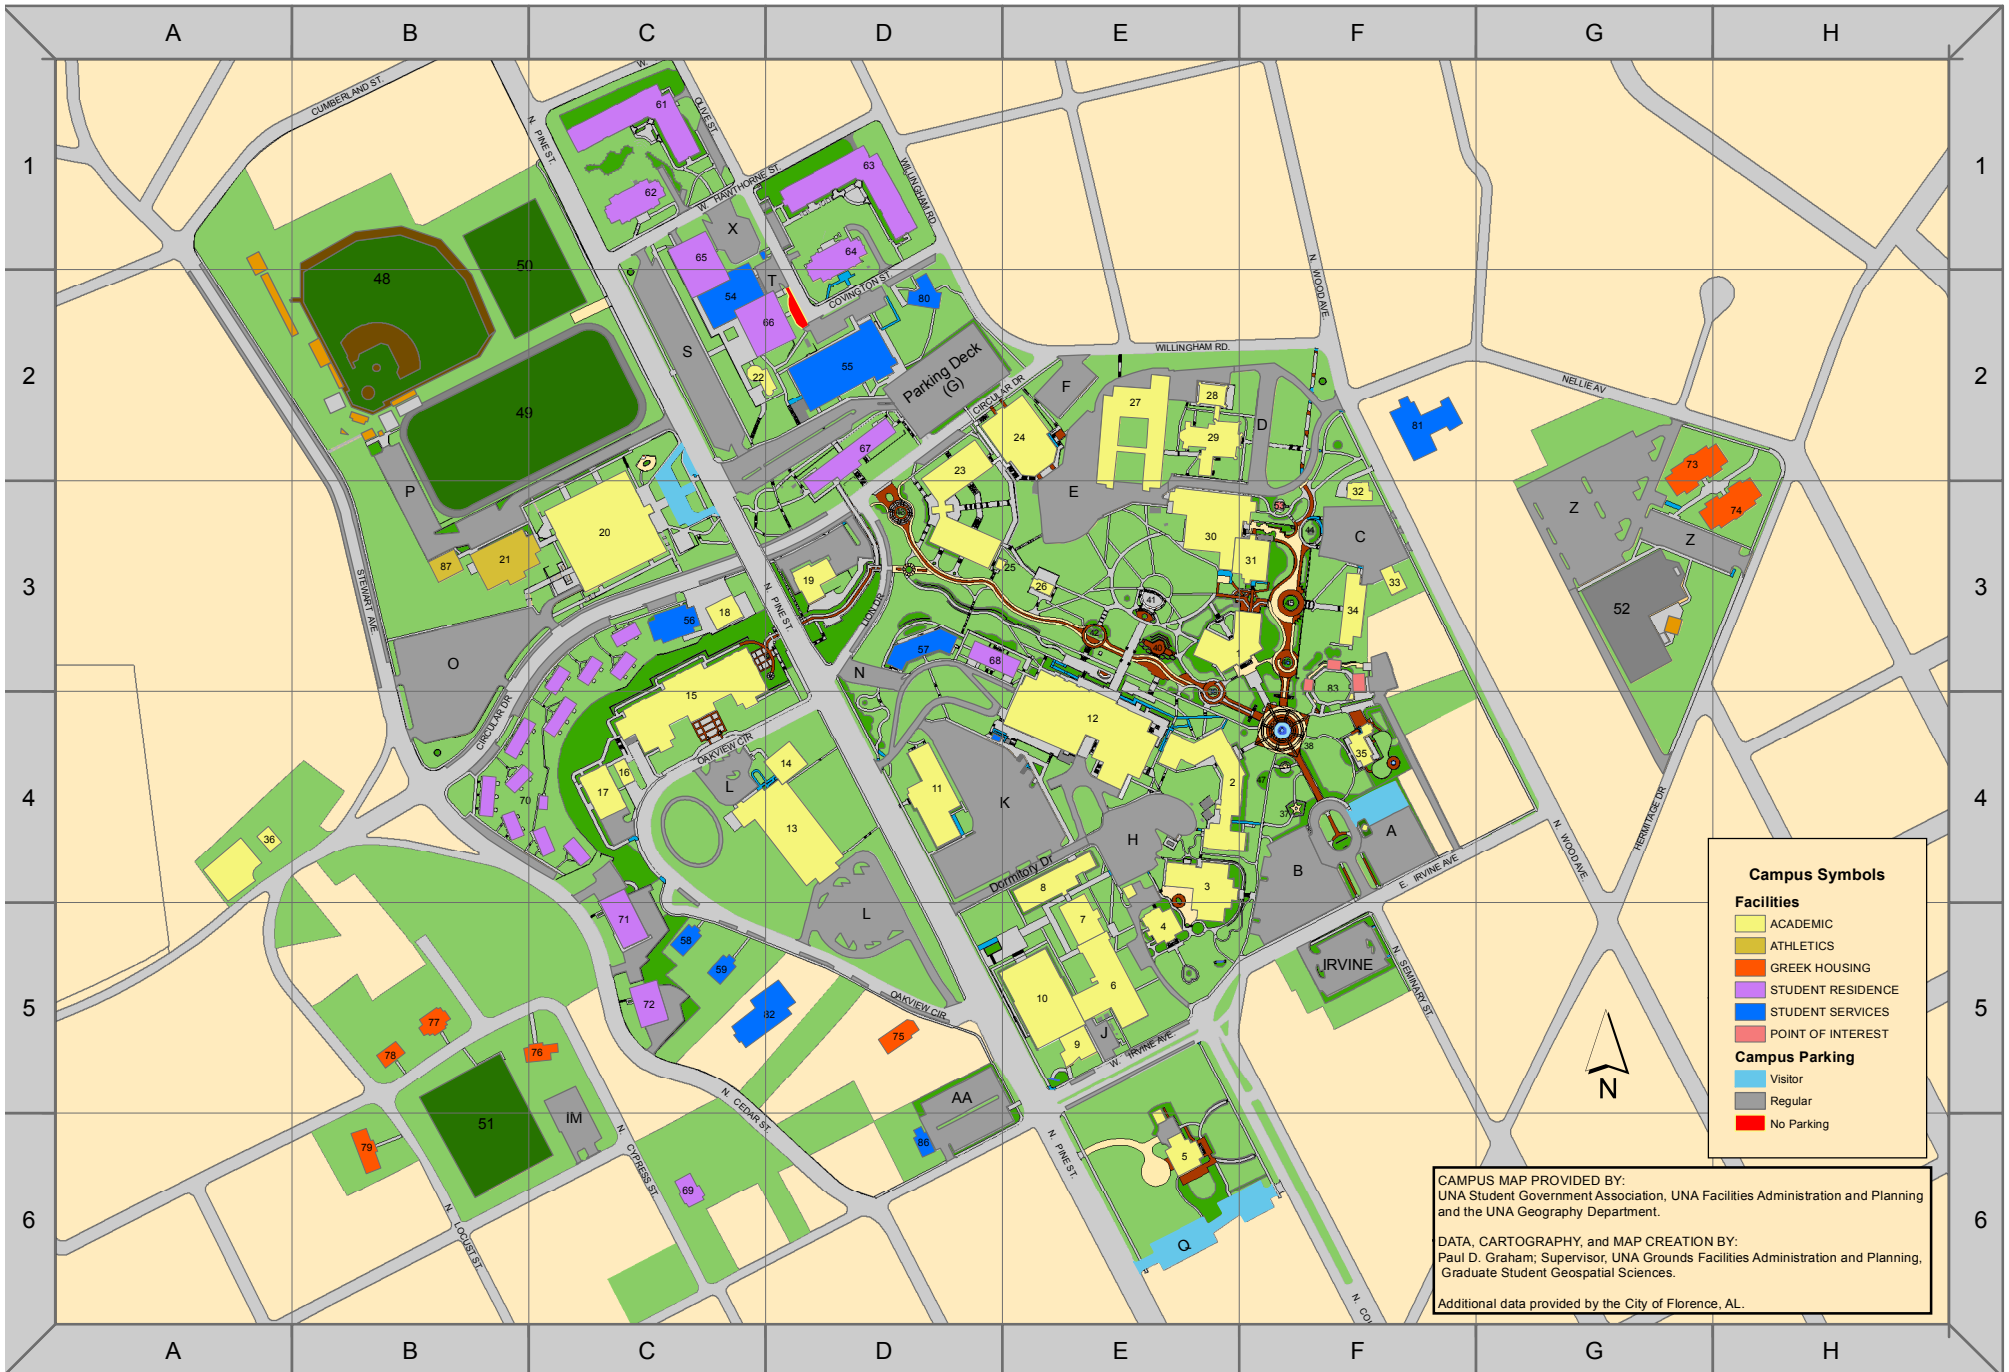

# The University of North Alabama

<b>Bldg. #</b>	<b>Bldg. Name</b>	<b>(Grid)</b>	<b>Bldg. #</b>	<b>Bldg. Name</b>	<b>(Grid)</b>	<b>Bldg. #</b>	<b>Bldg. Name</b>	<b>(Grid)</b>	<b>Bldg. #</b>	<b>Bldg. Name</b>	<b>(Grid)</b>
1	Bibb Graves Hall	(F-3)	23	Floyd Hall	(D-3)	45	Pride of Lions Sculpture	(F-4)	67	LaGrange Hall	(D-2)
2	Keller Hall/Rayburn Wing	(F-4)	24	Stevens Hall	(E-2)	46	Dr. Luckey Crocker Fountain	(F-4)	68	Lafayette Hall	(D-3)
3	Student Commons	(F-4)	25	Floyd Hall Greenhouse	(E-3)	47	Joy Holshouser Memorial Garden	(B-4)	69	Visiting Scholars Residence	(C-6)
4	Rogers Hall	(E-5)	26	Leo's Stone Lodge	(E-3)	48	Mike D. Lane Baseball Complex	(B-2)	70	University Apartments; Units 1 – 50	(C-3, D-4)
5	Coby Hall	(E-6)	27	Mathematics Building	(E-2)	49	Soccer/Football Practice Field	(B-2)	71	Twin Oak Apartments A	(C-5)
6	Music Building	(E-5)	28	Wesleyan Annex	(F-2)	50	Band Field	(B-2)	72	Twin Oak Apartments B	(C-5)
7	University Art Gallery	(E-5)	29	Wesleyan Hall	(F-2)	51	Intramural Field	(B-5)	73	Alpha Delta Pi / Zeta Tau Alpha	(H-3)
8	Art Building	(E-4)	30	Collier Library	(F-3)	52	Tennis Courts	(H-3)	74	Phi Mu / Alpha Gamma Delta	(H-3)
9	Blackbox Theatre	(E-5)	31	Information Technology	(F-3)	53	Smith Bell Tower & Wesleyan Bell	(F-3)	75	Phi Gamma Delta	(B-5)
10	Norton Auditorium	(E-5)	32	Center for Women's Studies	(F-3)	54	Towers Cafeteria	(C-2)	76	Kappa Sigma	(B-5)
11	Communications Building	(D-4)	33	Student Publications	(F-3)	55	Student Recreation Center	(D-2)	77	Pi Kappa Alpha	(D-5)
12	Guillot University Center	(E-4)	34	Willingham Hall	(F-3)	56	Bennett Infirmary	(C-3)	78	Sigma Chi	(B-5)
13	Kilby School	(D-4)	35	President's Home	(F-4)	57	Powers Hall	(D-3)	79	Alpha Tau Omega	(A-6)
14	CDC - Child Development Center	(C-4)	36	Grounds / Custodial Services	(A-4)	58	Student Counseling Offices	(C-5)	80	Wesley Foundation	(D-2)
15	Science and Engineering Building	(C-4)	37	Alumni Garden & Dr. Huckaba Sundial	(F-4)	59	Student Counseling Center	(C-5)	81	Baptist Student Center	(G-2)
16	Science Greenhouse	(C-4)	38	Laura M. Harrison Plaza	(F-4)	60	Lions Gate Apartments	(OC)	82	Christian Student Center	(C-5)
17	Science Storm Shelter	(C-4)	39	Drs. Jack & Margie Crocker Fountain	(F-4)	61	Mattielou Hall	(C-1)	83	Lion Habitat	(F-4)
18	Science Mechanical	(C-3)	40	Victory Flame & Frank Fleming Lion	(E-3)	62	Hawthorne Hall	(C-1)	84	Culinary and Continuing Education	(OC)
19	Steam Plant	(D-3)	41	Memorial Amphitheater	(E-3)	63	Olive Hall	(D-1)	85	Facilities Administration and Planning	(OC)
20	Flowers Hall	(C-3)	42	Mary Francis Potts Wilbanks Mem. Garden	(E-3)	64	Covington Hall	(D-2)	86	Outdoor Adventures	(D-6)
21	Hal Self Field House	(B-3)	43	Nancy B. & Jack Opler Street Clock	(D-3)	65	Rice Hall	(C-2)	87	Athletics Weight Room	(B-3)
22	Planetarium/Observatory	(C-2)	44	Joe Keenum Sundial	(F-3)	66	Rivers Hall	(C-2)	88	Braly Stadium	(OC)
									(OC)	Off - Campus	