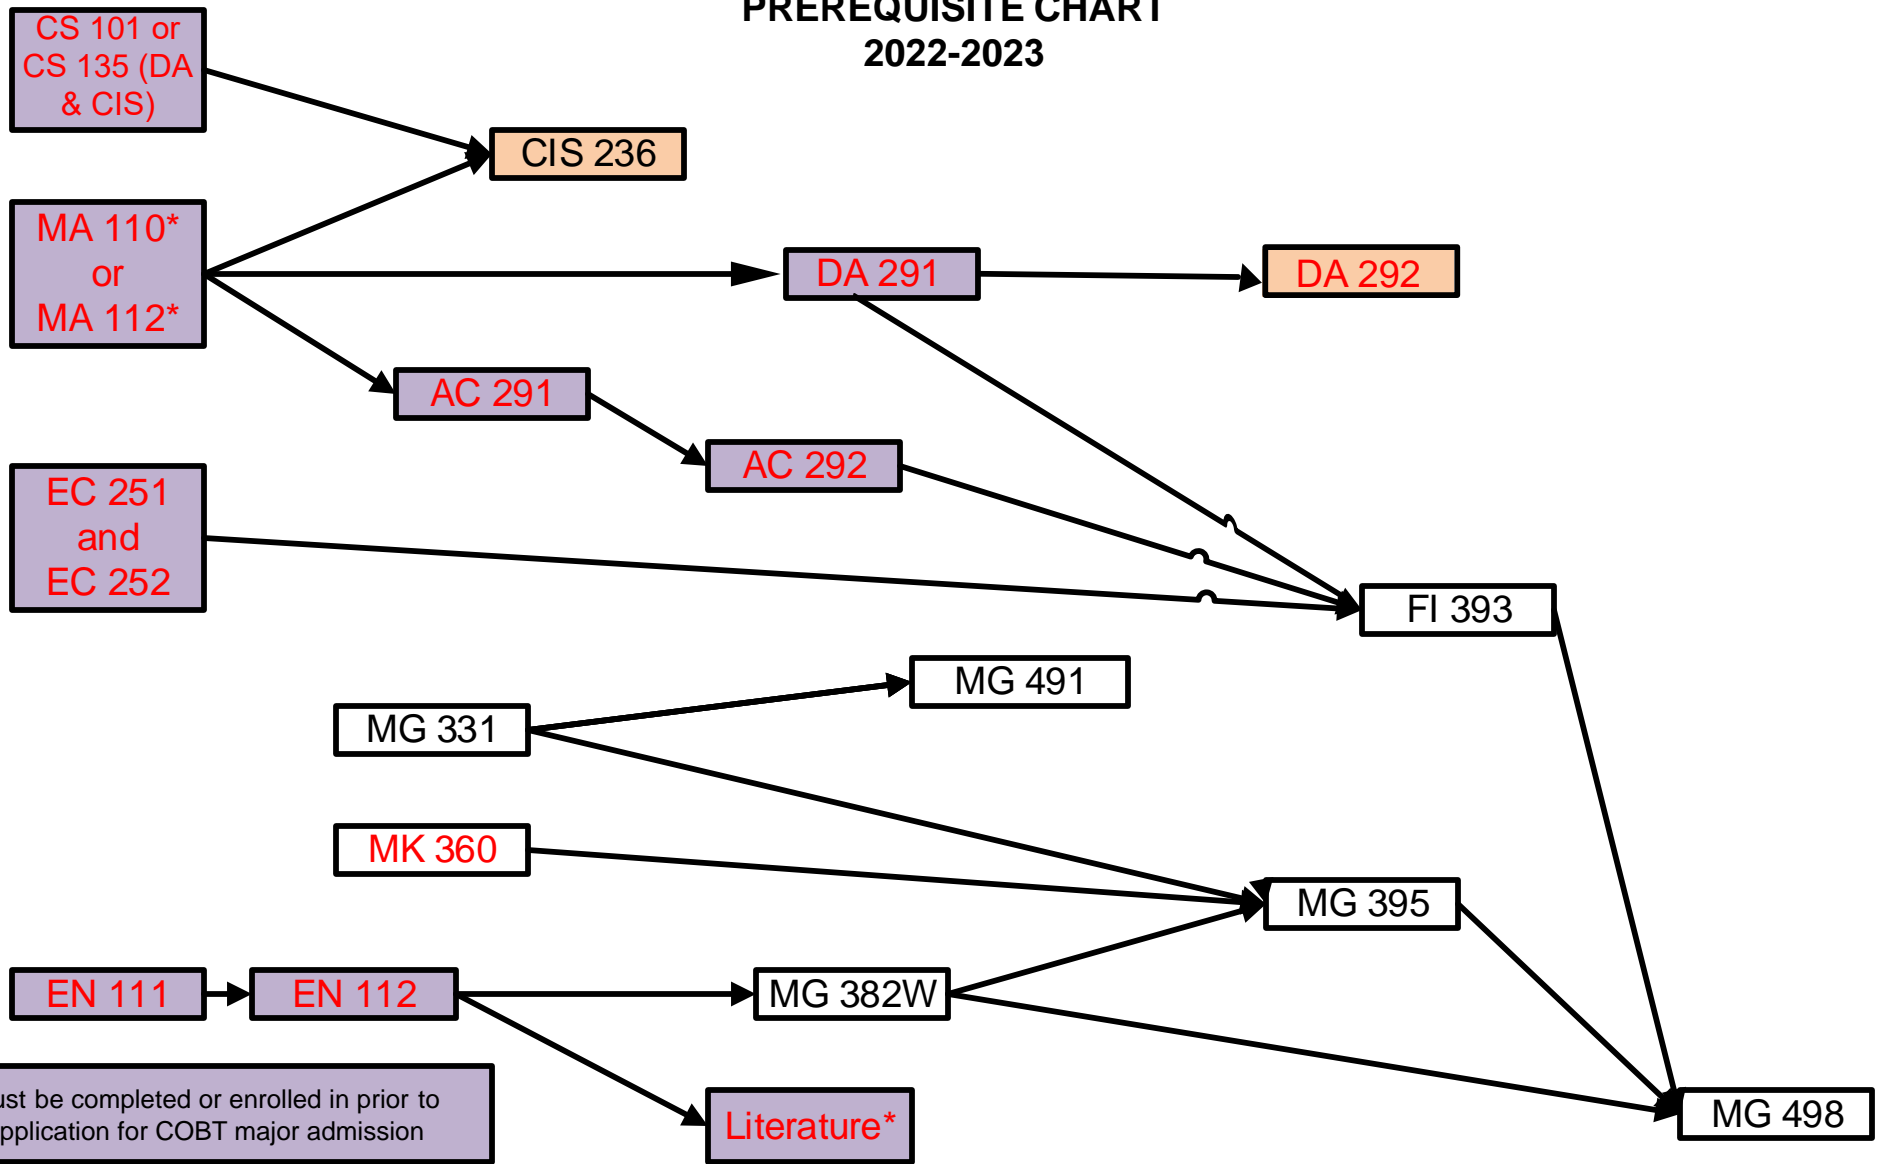

UNA BACHELOR OF BUSINESS ADMINISTRATION PREREQUISITE CHART 2022-2023

Must be completed or enrolled in prior to application for COBT major admission

Must be completed before or immediately after admission to COBT major

* See 2022-2023 Checksheet for additional course selections.

Courses in red type may be transferred from Alabama Community Colleges