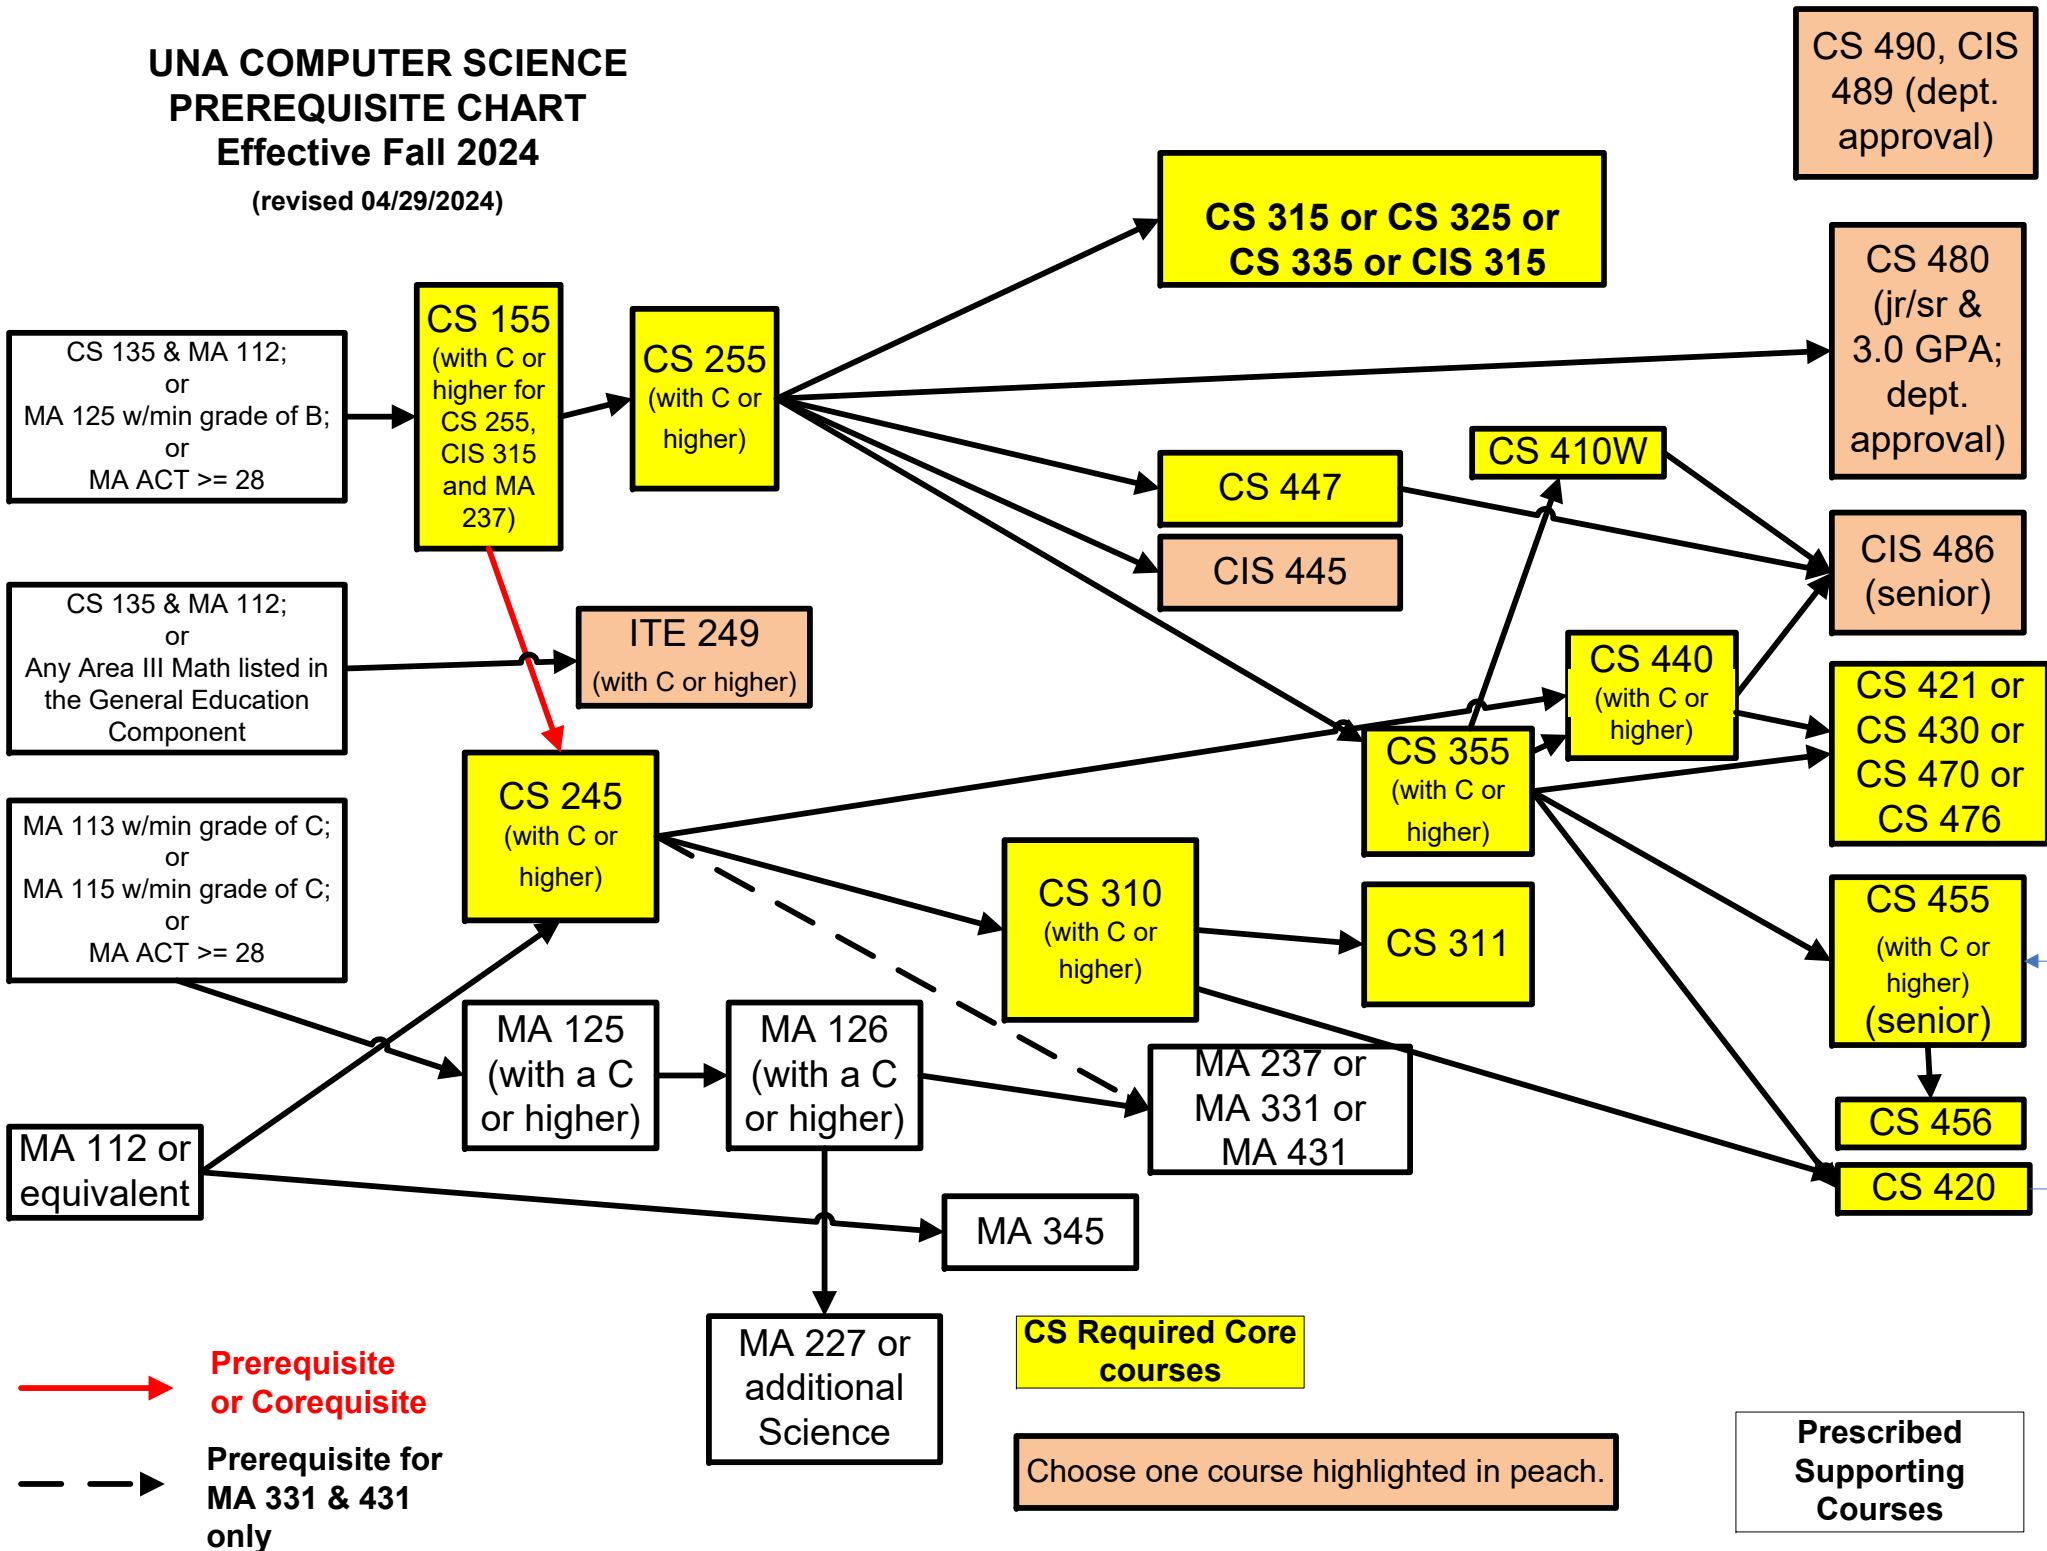

UNA COMPUTER SCIENCE PREREQUISITE CHART

Effective Fall 2024

(revised 04/29/2024)

→ Prerequisite or Corequisite

- - - Prerequisite for MA 331 & 431 only

CS Required Core courses

Choose one course highlighted in peach.

Prescribed Supporting Courses